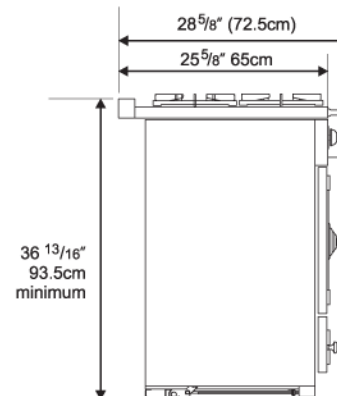

## Dimensions

- Please note: the height of your CornuFé range can be adjusted from a minimum of 35 13/16" (91cm) to a maximum of 36 7/8" (93.7cm).
- Weight: 350 pounds