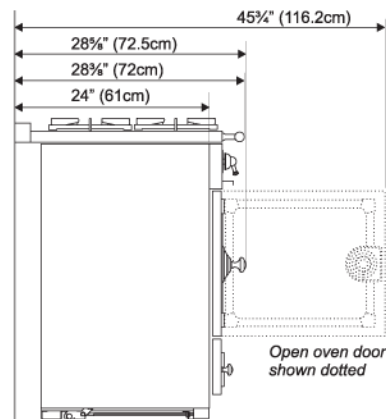

## Dimensions

- Please note: the height of your CornuFé range can be adjusted from a minimum of 35 13/16" (91cm) to a maximum of 36 7/8" (93.7cm).
- Weight: 350 pounds