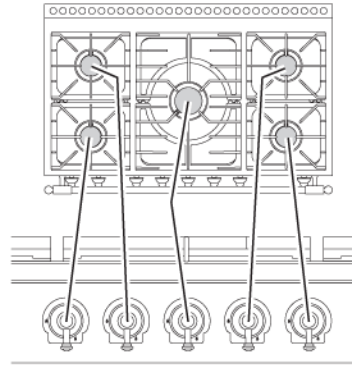

CornuFé Specifications

CornuFé range features include

Double Convection Ovens

- French Side Swing enameled steel doors
- Two electric convection ovens, one of which features seven cooking modes:
  1. Convection Oven
  2. Convection Broiling
  3. Convection with Top and Bottom Heat
  4. Conventional Oven (Top and Bottom Concealed Heat)
  5. Broil
  6. Concealed Floor Heat Only
  7. Defrost

Four Interior Oven Racks Included:

1. Deluxe Black Enameled Oven Tray
2. Oven Tray Trivet: fitted to oven tray, removable
3. Flat Rack
4. Drop Rack

High-performance 5-burner gas cooktop

- One 17,500 BTU Central Burner
- Three 12,000 BTU burners
- One 6,000 BTU Simmer Burner (down to 600 BTU)

Enamel and Trim

- Gleaming porcelain enamel range available in Provence Blue, Forest Green, Gloss Black, Ivory White and Stainless Steel
- Fine metal trims complemented by distinctive solid metal control knobs: Satin Chrome or a combination of Satin Chrome & Polished Brass

Color and Trim Options