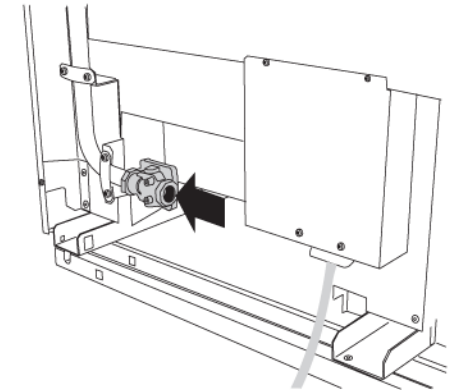

## Dimensions

- Please note: the height of your CornuFé range can be adjusted from a minimum of 35 13/16" (91cm) to a maximum of 36 7/8" (93.7cm).
- Weight: 350 pounds