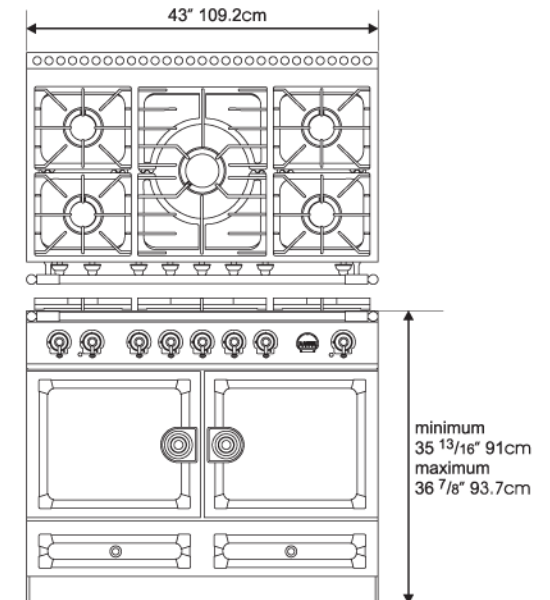

## Dimensions

- Please note: the height of your CornuFé range can be adjusted from a minimum of 35 13/16" (91cm) to a maximum of 36 7/8" (93.7cm).
- Weight: 350 pounds