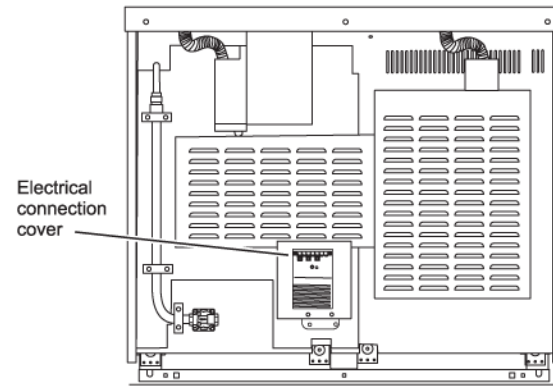

## Dimensions

- Please note: the height of your CornuFé range can be adjusted from a minimum of 35 13/16" (91cm) to a maximum of 36 7/8" (93.7cm).
- Weight: 350 pounds